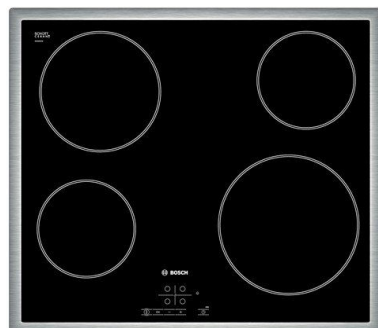

# Sanitary ware

*Stone mass sink  
PAA Delta*

*Toilet bowl Villeroy &  
Boch O.novo*

*Sink faucet  
Hansgrohe Focus E2*

*Kitchen sink faucet  
Hansgrohe Focus E2*

*Bidet Villeroy & Boch O.novo*

*Bidet mixer  
Hansgrohe Focus E2*

*Stainless steel kitchen sink  
FRANKE PMN611*

*· Images are for information only and may differ from the original  
· Seller reserves the right to replace item with a similar without notice*

**TURDAIDA's**  
KVARTĀLS

# Household appliances

*Built-in range-hood AMICA OTS 625I*

*Built-in glass-ceramic cook top with a steel frame around the perimeter BOSCH PKE645B17E*

*Built-in electric oven BOSCH HBN231E1L*

- Images are for information only and may differ from the original
- Seller reserves the right to replace item with a similar without notice

# Household appliances

*Detached fridge*  
**BOSCH KGW36VL30S**

*Built-in dishwasher*  
**BOSCH SPV 50E00EU**

- Images are for information only and may differ from the original
- Seller reserves the right to replace item with a similar without notice